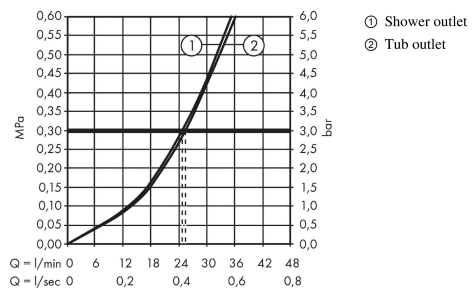

Finoris

Single lever bath mixer for concealed installation with integrated security combination according to EN1717 for iBox universal

Surfaces: **Matt White** Article Number: **76416700**

Flowchart