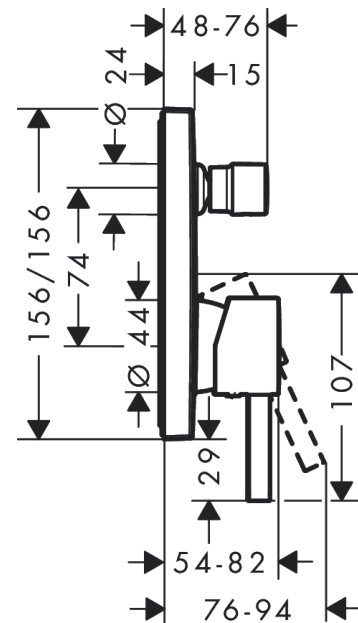

- 2 functions
- connection type: basic set
- maximum flow rate at 3 bar: 25 l/min
- flow rate for bath spout at 3 bar: 25 l/min
- flow rate of hand shower at 3 bar: 24,5 l/min
- min. operating pressure: 1 bar
- max. operating pressure: 10 bar
- ceramic cartridge
- temperature limitation adjustable
- diverter with automatic resetting
- non-return valve
- with silencer
- with integrated safety combination EN 1717

Design awards

reddot winner 2021

Product image

Scale drawing

Finoris

Single lever bath mixer for concealed installation with integrated security combination according to EN1717 for iBox universal

Surfaces: **Matt White** Article Number: **76416700**

Flowchart

Finoris

Single lever bath mixer for concealed installation with integrated security combination according to EN1717 for iBox universal

Surfaces: **Matt White** Article Number: **76416700**

Exploded Drawing

Spare part list

Year of production: >07/21

Pos.	Description	Article Number	Price	PU
1	handle	94298700	-	1
2	screw cover	96338000	-	1
3	diverter knob	98795700	-	1
4	hollow set screw M4x10	97667000	-	1
5	escutcheon 155 / 155 mm	94302700	-	1
6	O-ring 43x3	98418000	-	1
7	O-ring 23x3	98142000	-	1
8	sleeve	98790700	-	1
9	sleeve	98794700	-	1
10	holder for escutcheon	98793000	-	1
11	set of fixing screws	96454000	-	1
12	nut	98796000	-	1
13	O-ring 30x1,5	98433000	-	1
14	O-ring 39x1,5	98400000	-	1
15	cartridge, assy	92730000	-	1
16	locking screw for handle	95140000	-	1
17	seal	95008000	-	1
18	selector assy	95014000	-	1
19	O-ring 16x2,3	98207000	-	1
20	O-ring 20x2,5	92602000	-	1
21	set of screws	96525000	-	1
22	vacuum breaker	96753000	-	1
23	non return valve	96655000	-	1
24	O-Ring 22x2	98185000	-	1
25	O-ring 19x2	98426000	-	1
26	O-ring 16x2	98133000	-	1
27	noise reduction	94073000	-	1
28	extension 25 mm	13595000	-	1
29	set of fixing screws	97747000	-	1
30	extension 22 mm	13593700	-	1
a	concealed item	01800180	-	1