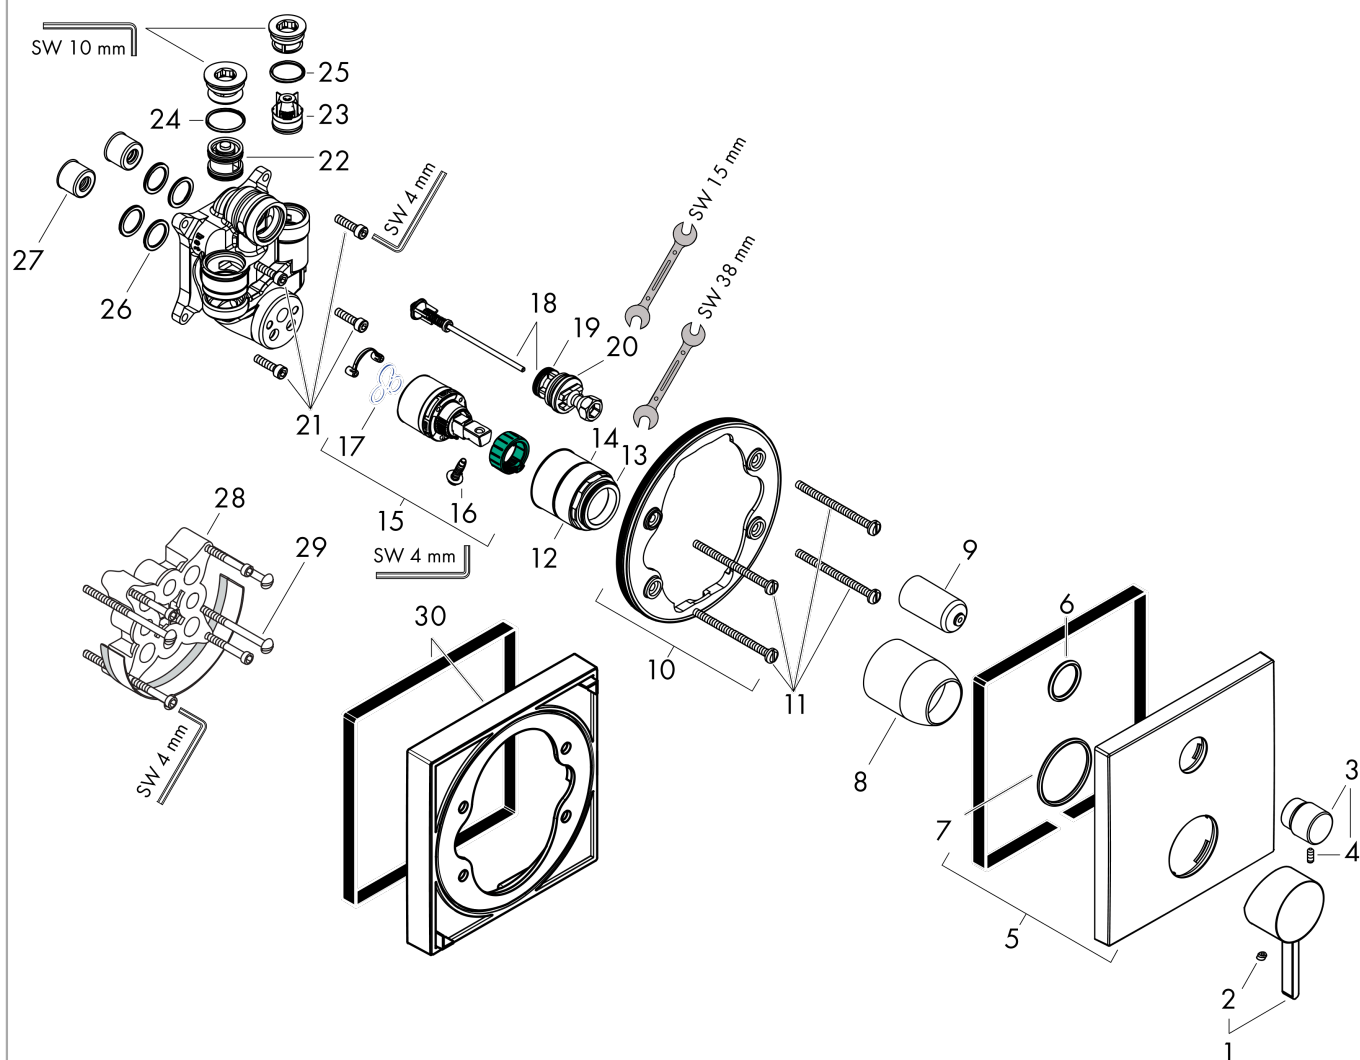

Finoris

Single lever bath mixer for concealed installation with integrated security combination according to EN1717 for iBox universal

Surfaces: **Matt White** Article Number: **76416700**

Exploded Drawing

Year of production: >07/21

Finoris

Single lever bath mixer for concealed installation with integrated security combination according to EN1717 for iBox universal

Surfaces: **Matt White** Article Number: **76416700**

Spare part list

Year of production: >07/21

Pos.	Description	Article Number	Price	PU
1	handle	94298700	-	1
2	screw cover	96338000	-	1
3	diverter knob	98795700	-	1
4	hollow set screw M4x10	97667000	-	1
5	escutcheon 155 / 155 mm	94302700	-	1
6	O-ring 43x3	98418000	-	1
7	O-ring 23x3	98142000	-	1
8	sleeve	98790700	-	1
9	sleeve	98794700	-	1
10	holder for escutcheon	98793000	-	1
11	set of fixing screws	96454000	-	1
12	nut	98796000	-	1
13	O-ring 30x1,5	98433000	-	1
14	O-ring 39x1,5	98400000	-	1
15	cartridge, assy	92730000	-	1
16	locking screw for handle	95140000	-	1
17	seal	95008000	-	1
18	selector assy	95014000	-	1
19	O-ring 16x2,3	98207000	-	1
20	O-ring 20x2,5	92602000	-	1
21	set of screws	96525000	-	1
22	vacuum breaker	96753000	-	1
23	non return valve	96655000	-	1
24	O-Ring 22x2	98185000	-	1
25	O-ring 19x2	98426000	-	1
26	O-ring 16x2	98133000	-	1
27	noise reduction	94073000	-	1
28	extension 25 mm	13595000	-	1
29	set of fixing screws	97747000	-	1
30	extension 22 mm	13593700	-	1
a	concealed item	01800180	-	1